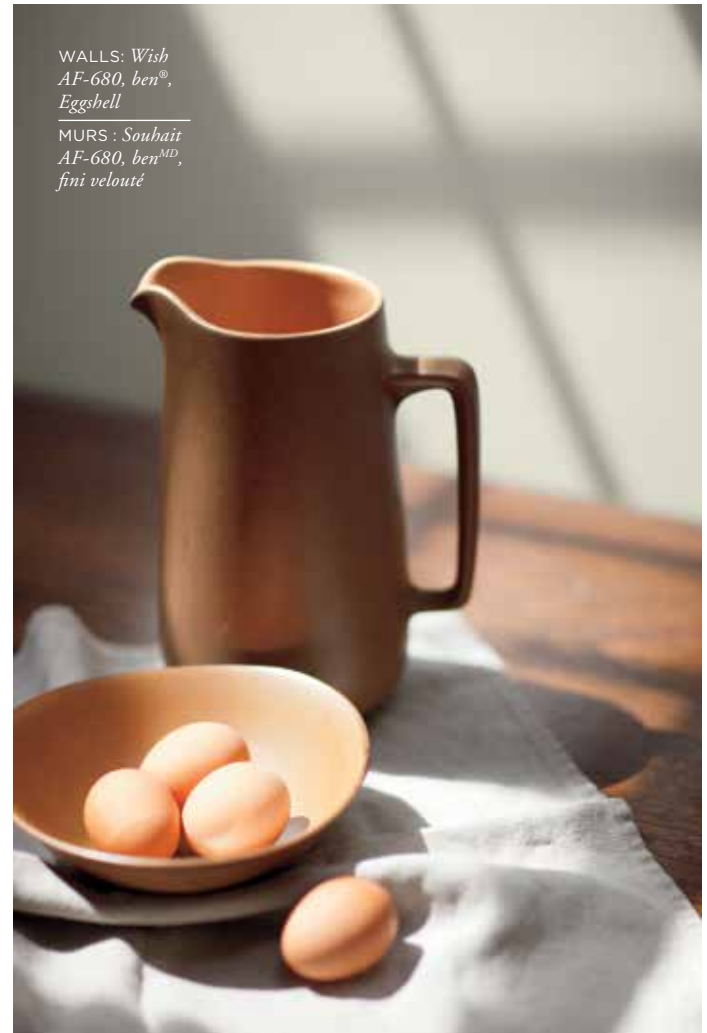

WALLS: *Wish*
AF-680, ben®,
Eggshell

MURS : *Souhait*
AF-680, ben^{MD},
fini velouté