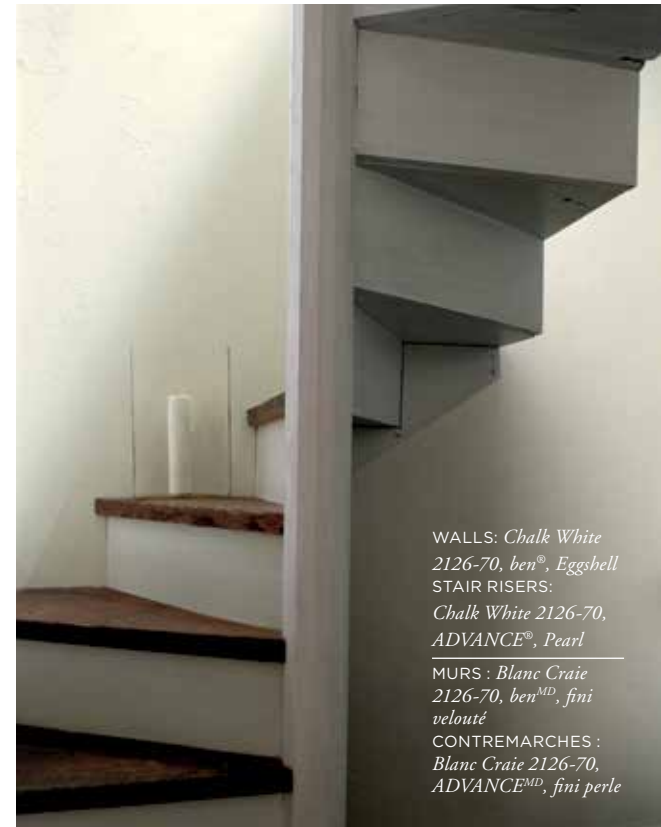

WALLS: *Chalk White 2126-70, ben^{MD}, Eggshell*
STAIR RISERS: *Chalk White 2126-70, ADVANCE^{MD}, Pearl*

MURS : *Blanc Craie 2126-70, ben^{MD}, fini velouté*
CONTREMARCHES : *Blanc Craie 2126-70, ADVANCE^{MD}, fini perle*

Lumière intense, lumineuse, exubérante. Tandis que le soleil monte au zénith, les ombres prennent vie en créant UN JEU COMPLEXE DE CLAIR-OBSCUR. Des traits de lumière cristalline balaiant les planchers et les murs.