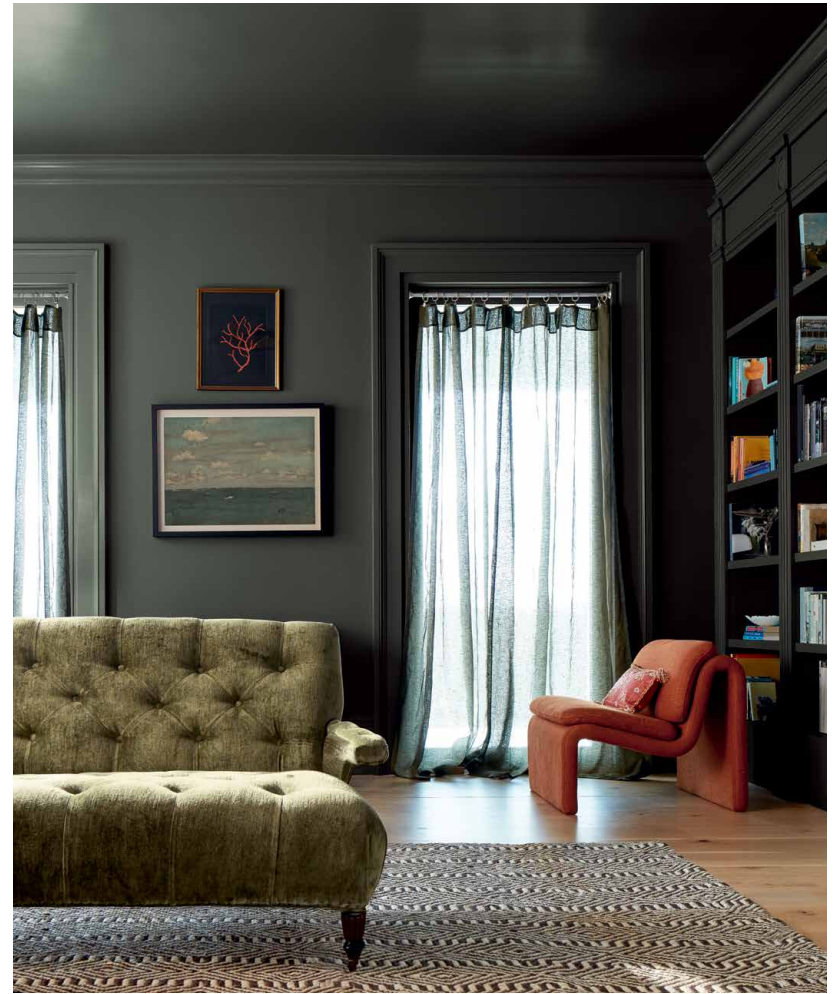

ABOVE: WALLS, TRIM, BUILT-IN & CEILING: Ashwood Moss 1484
LEFT: WALLS, TRIM, BUILT-IN & DOOR: Cinnamon Slate 2113-40

ARRIBA: PAREDES, MARCO, LIBRERO EMPOTRADO Y TECHO: Musgo de Ashwood 1484
IZQUIERDA: PAREDES, MARCO, LIBRERO EMPOTRADO Y PUERTA: Pizarra Tono Canela 2113-40

EN HAUT : MURS, MOULURES, MEUBLE ENCASTRÉ ET PLAFOND : Anthracite 1484
À GAUCHE : MURS, MOULURES, MEUBLE ENCASTRÉ ET PORTE : Ardoise Cannelle 2113-40