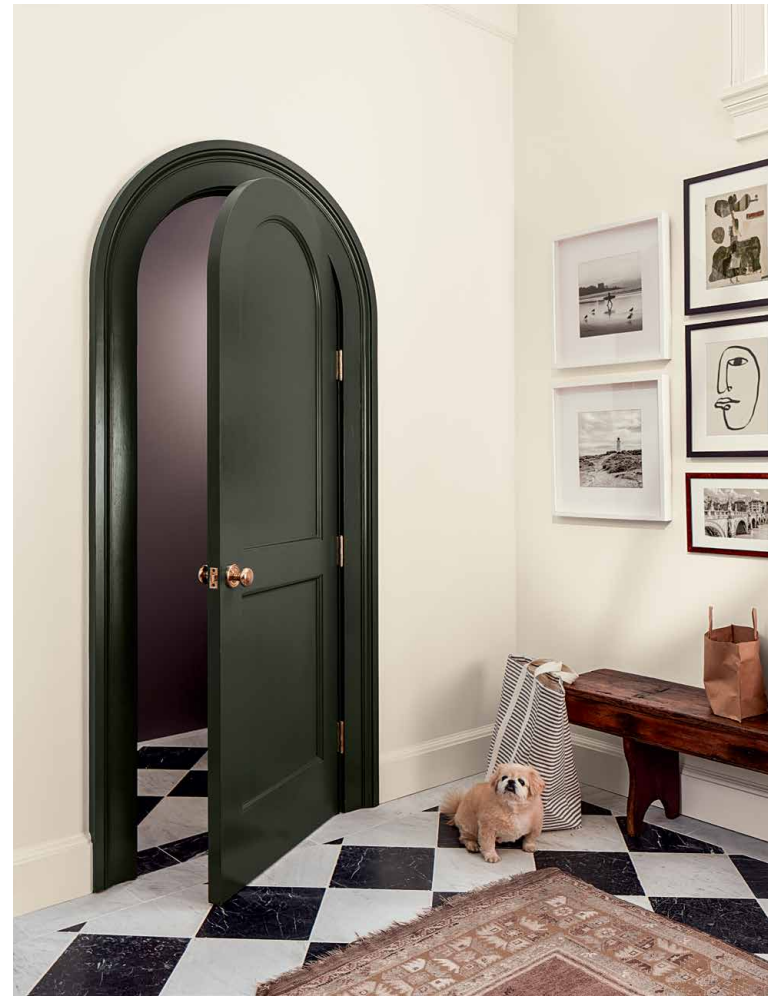

ABOVE: WALLS & BASEBOARD: Glacier White OC-37
DOOR & DOOR TRIM: Ashwood Moss 1484
BACK WALL: Cinnamon Slate 2113-40
LEFT: CABINETS: Rosepine 461
WALL: Paris Rain 1501 TRIM: Glacier White OC-37

ARRIBA: PAREDES Y ZÓCALO: Blanco Glaciar OC-37
PUERTA Y MARCO DE LA PUERTA: Musgo de Ashwood 1484
PARED POSTERIOR: Pizarra Tono Canela 2113-40
IZQUIERDA: GABINETE: Flor de Pino 461
PARED: Lluvia de París 1501 MARCO: Blanco Glaciar OC-37

EN HAUT : MURS ET PLINTHE : Blanc Glaciel OC-37
PORTE ET CADRE DE PORTE : Anthracite 1484
MUR ARRIÈRE : Ardoise Cannelle 2113-40
À GAUCHE : ARMOIRES : Pin Solitaire 461
MUR : Pluie Parisienne 1501 MOULURES : Blanc Glaciel OC-37